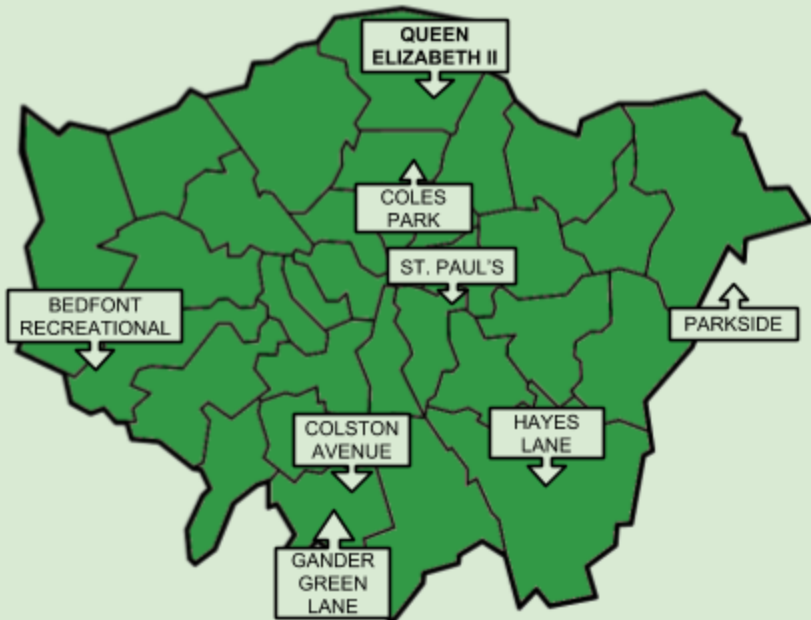

QUARTERS	
9TH-16TH PLACE QUARTER FINAL A	JUNE 05- 15:00
3A	
4B	
@ HAYES LANE (BROMLEY)	
9TH-16TH PLACE QUARTER FINAL C	JUNE 05- 18:00
4A	
3B	
@ PARKSIDE (AVELEY)	

SEMIS	
9TH-12TH PLACE SEMI FINAL A	JUNE 07- 12:00
WQFA	
WQFB	
@ QUEEN ELIZABETH II (ENFIELD TOWN)	
13TH-16TH PLACE SEMI FINAL A	JUNE 07- 12:00
LQFA	
LQFB	
@ PARKSIDE (AVELEY)	

FINAL	
NINTH/TENTH PLACE PLAY-OFF	JUNE 09- 12:00
WSFA	
WSFB	
@ TBC	
ELEVENTH/TWELFTH PLACE PLAY-OFF	JUNE 09- 12:00
LSFA	
LSFB	
@ ST. PAUL'S (FISHER)	
THIRTEENTH/FOURTEENTH PLACE PLAY-OFF	JUNE 09- 12:00
WSFA	
WSFB	
@ PARKSIDE (AVELEY)	
FIFTEENTH/SIXTEENTH PLACE PLAY-OFF	JUNE 09- 12:00
LSFA	
LSFB	
@ BEDFONT RECREATIONAL (BEDFONT)	

SEMIS	
9TH-12TH PLACE SEMI FINAL B	JUNE 07- 12:00
WQFC	
WQFD	
@ HAYES LANE (BROMLEY)	
13TH-16TH PLACE SEMI FINAL B	JUNE 07- 12:00
LQFC	
LQFD	
@ GANDER GREEN LANE (SUTTON UNITED)	

QUARTERS	
9TH-16TH PLACE QUARTER FINAL B	JUNE 05- 15:00
3C	
4D	
@ QUEEN ELIZABETH II (ENFIELD TOWN)	
9TH-16TH PLACE QUARTER FINAL D	JUNE 05- 18:00
4C	
3D	
@ LARGES LANE (BRACKNELL TOWN)